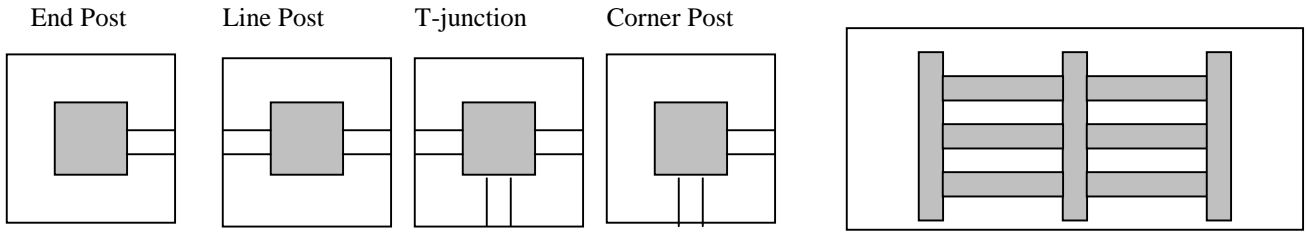

BTD Interlock Fence

34-36 Bollard Road
 Tuakau
 New Zealand

Phone: 09 236 9916
 Fax: 09 236 9912
 web: www.beamsandtimber.co.nz
 email: beamsandtimber@actrix.co.nz

Specifications

Posts: Radiata Pine CCA treated to H4
 Post Size: 125mm x 125mm
 Post Length: 1800mm
 Post Top: Beveled

Rails: Radiata Pine CCA treated to H3
 Rail size: ex 150mm x 50 mm
 Rail length: 1800mm
 Rail options: 1, 2 or three

*Talk to us about customizing your fence

Gate Posts Specifications: (for hanging gate)

Post size options: 125mm x 125 mm
 150mm x 150 mm
 Up to 300mm x 300 mm

Post Length: 1800mm
 Post tops: Beveled

Gate Specifications:

Gate posts: 125mm x 125mm
 Inside Post length: "Alfresco" 1.1M
 "Dominic" 1.1M
 Outside Post Length: "Alfresco" 1.1M
 "Dominic" 1.4M

Post tops: Beveled
 Gate width: 3.2M or customized

1.1M 1.1M 1.1 M

1.4M 1.1M 1.4M

Gates: