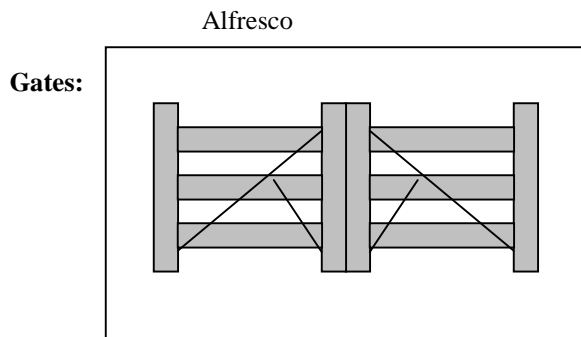

BTD Interlock Fence

34-36 Bollard Road
 Tuakau
 New Zealand

Phone: 09 236 9916
 Fax: 09 236 9912
 web: www.beamsandtimber.co.nz
 email: beamsandtimber@actrix.co.nz

Specifications

Posts: Radiata Pine CCA treated to H4
 Post Size: 125mm x 125mm
 Post Length: 1800mm
 Post Top: Beveled

Rails: Radiata Pine CCA treated to H3
 Rail size: ex 150mm x 50 mm
 Rail length: 1800mm
 Rail options: 1, 2 or three

*Talk to us about customizing your fence

Gate Posts Specifications: (for hanging gate)

Post size options: 125mm x 125 mm
 150mm x 150 mm
 Up to 300mm x 300 mm

Post Length: 1800mm
 Post tops: Beveled

Gate Specifications:

Gate posts: 125mm x 125mm
 Inside Post length: "Alfresco" 1.1M
 "Dominic" 1.1M
 Outside Post Length: "Alfresco" 1.1M
 "Dominic" 1.4M

Post tops: Beveled
 Gate width: 3.2M or customized

1.1M 1.1M 1.1 M

1.4M 1.1M 1.4M

Gates: