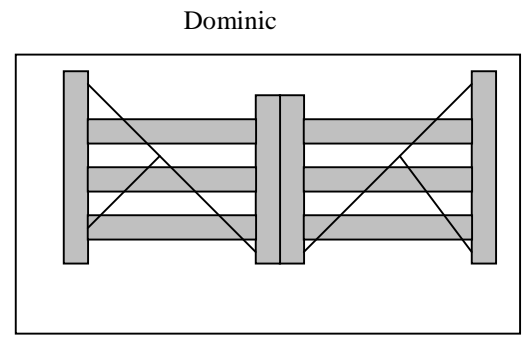

Rails: Radiata Pine CCA treated to H3
 Rail size: ex 150mm x 50 mm
 Rail length: 1800mm
 Rail options: 1, 2 or three

*Talk to us about customizing your fence

Gate Posts Specifications: (for hanging gate)

Post size options: 125mm x 125 mm
 150mm x 150 mm
 Up to 300mm x 300 mm

Post Length: 1800mm
 Post tops: Beveled

Gate Specifications:

Gate posts: 125mm x 125mm
 Inside Post length: "Alfresco" 1.1M
 "Dominic" 1.1M
 Outside Post Length: "Alfresco" 1.1M
 "Dominic" 1.4M

Post tops: Beveled
 Gate width: 3.2M or customized

1.1M 1.1M 1.1 M

1.4M 1.1M 1.4M

Gates: